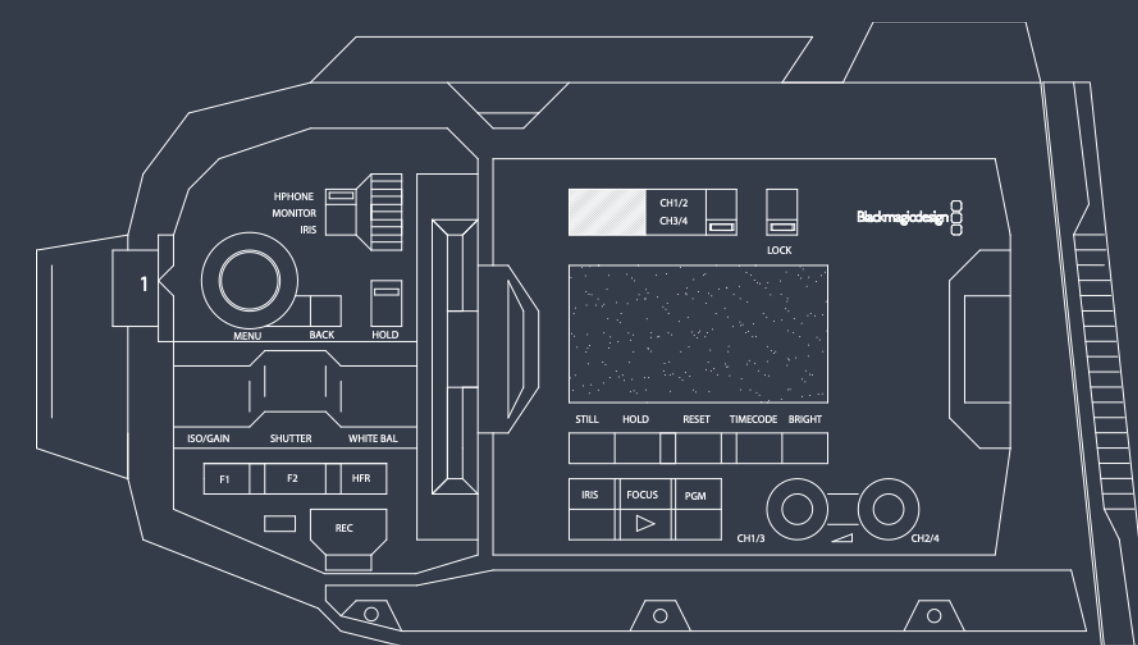

2022 Overview

End to End workflow from Blackmagic Design

Fully scalable end to end solutions for live broadcast production in
HD, UHD, 4K and 8K

Camer

a

Router

Converters

Switcher

Playback/Record

Monitoring

ATEM SDI

Ultra portable live production with advanced broadcast features

ATEM SDI

Three Great ATEM SDI Models!

ATEM SDI is a family of live production switchers designed for broadcasters who need extreme portability! You can use multiple cameras on location and live stream direct to YouTube, or create a broadcast quality link back to a studio with ATEM Streaming Bridge.