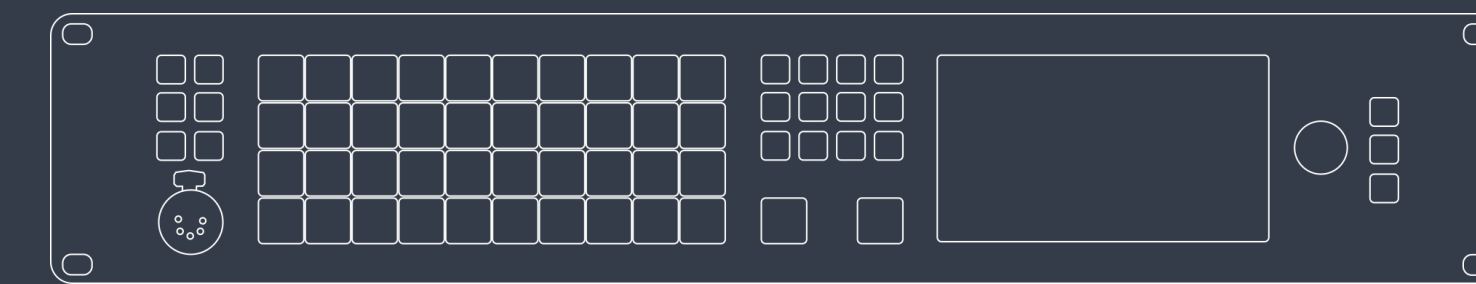

2022 Overview

End to End workflow from Blackmagic Design

Fully scalable end to end solutions for live broadcast production in
HD, UHD, 4K and 8K

Camer

a

Router

Converters

Switcher

Playback/Record

Monitoring

ATEM SDI

Ultra portable live production with advanced broadcast features

ATEM SDI

Three Great ATEM SDI Models!

ATEM SDI is a family of live production switchers designed for broadcasters who need extreme portability! You can use multiple cameras on location and live stream direct to YouTube, or create a broadcast quality link back to a studio with ATEM Streaming Bridge.

A New Generation of Ultra Portable Live Production!

- Easy to Use and Fast to Learn
- Connect up to 8 Broadcast Cameras
- Outputs Webcam for Video Software
- Live Stream via Ethernet on ATEM SDI Pro

ATEM Constellation