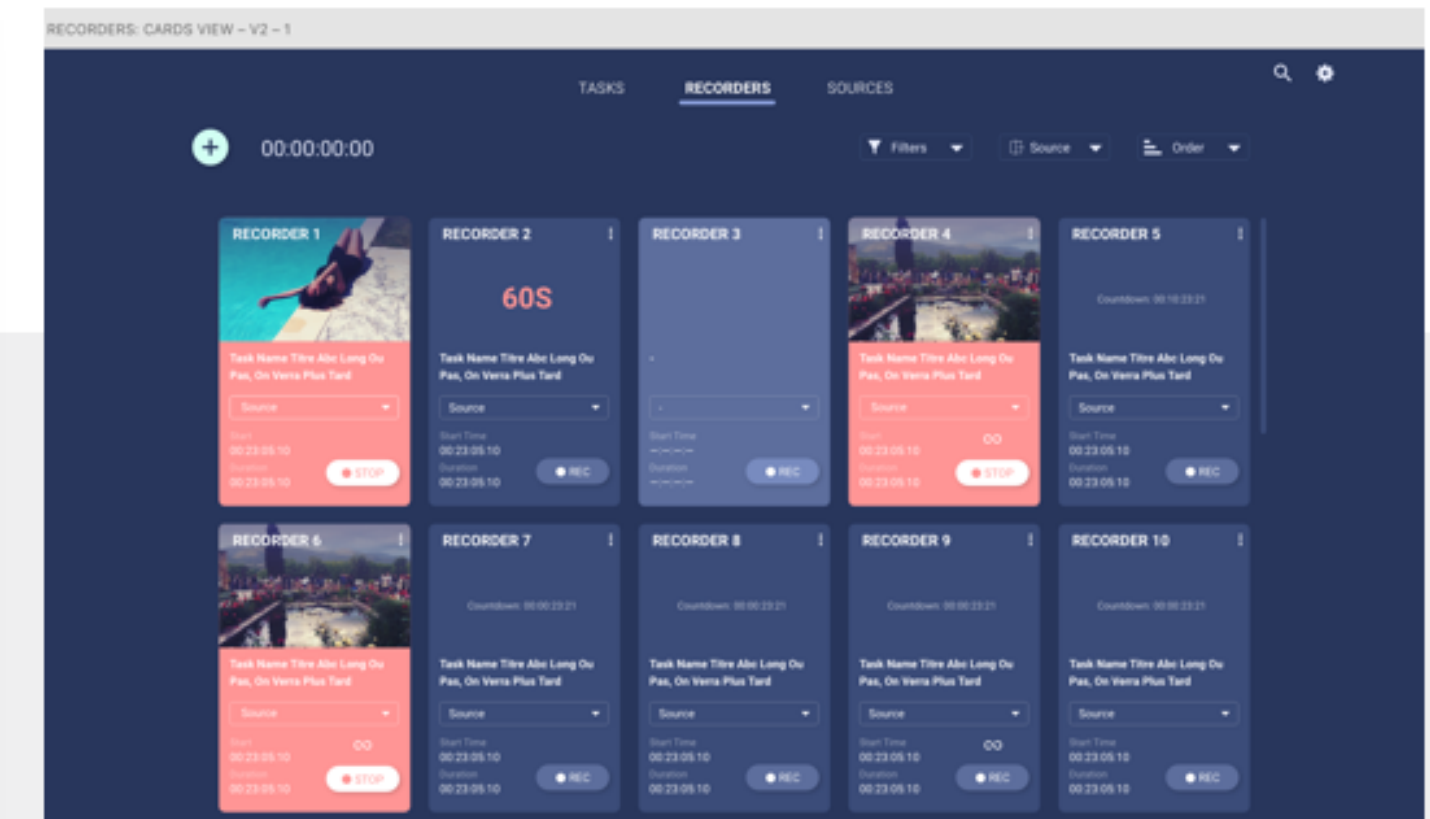

SIMPLE & VERSATILE OPERATIONS

- Operate and control your Spectrum playout system with one customizable, multi-function application.
- Graphics, audio and MCS control.
- Runs on a Windows 10 PC (minimum 8 Gb of RAM)

MANAGE YOUR WORKFLOWS FROM ANYWHERE

- ACCESS Touchscreen compatible
- FLEXIBLE PLAYLISTS Single player or multiplayer playlist control.
- EDIT SUBTITLES Live subtitle operations, preview and edit subtitle files.
- RECORD CONTROL Crash and simple schedule record control.
- CIAB CONTROL Manual control of GFX, Mixer and Audio profiles.