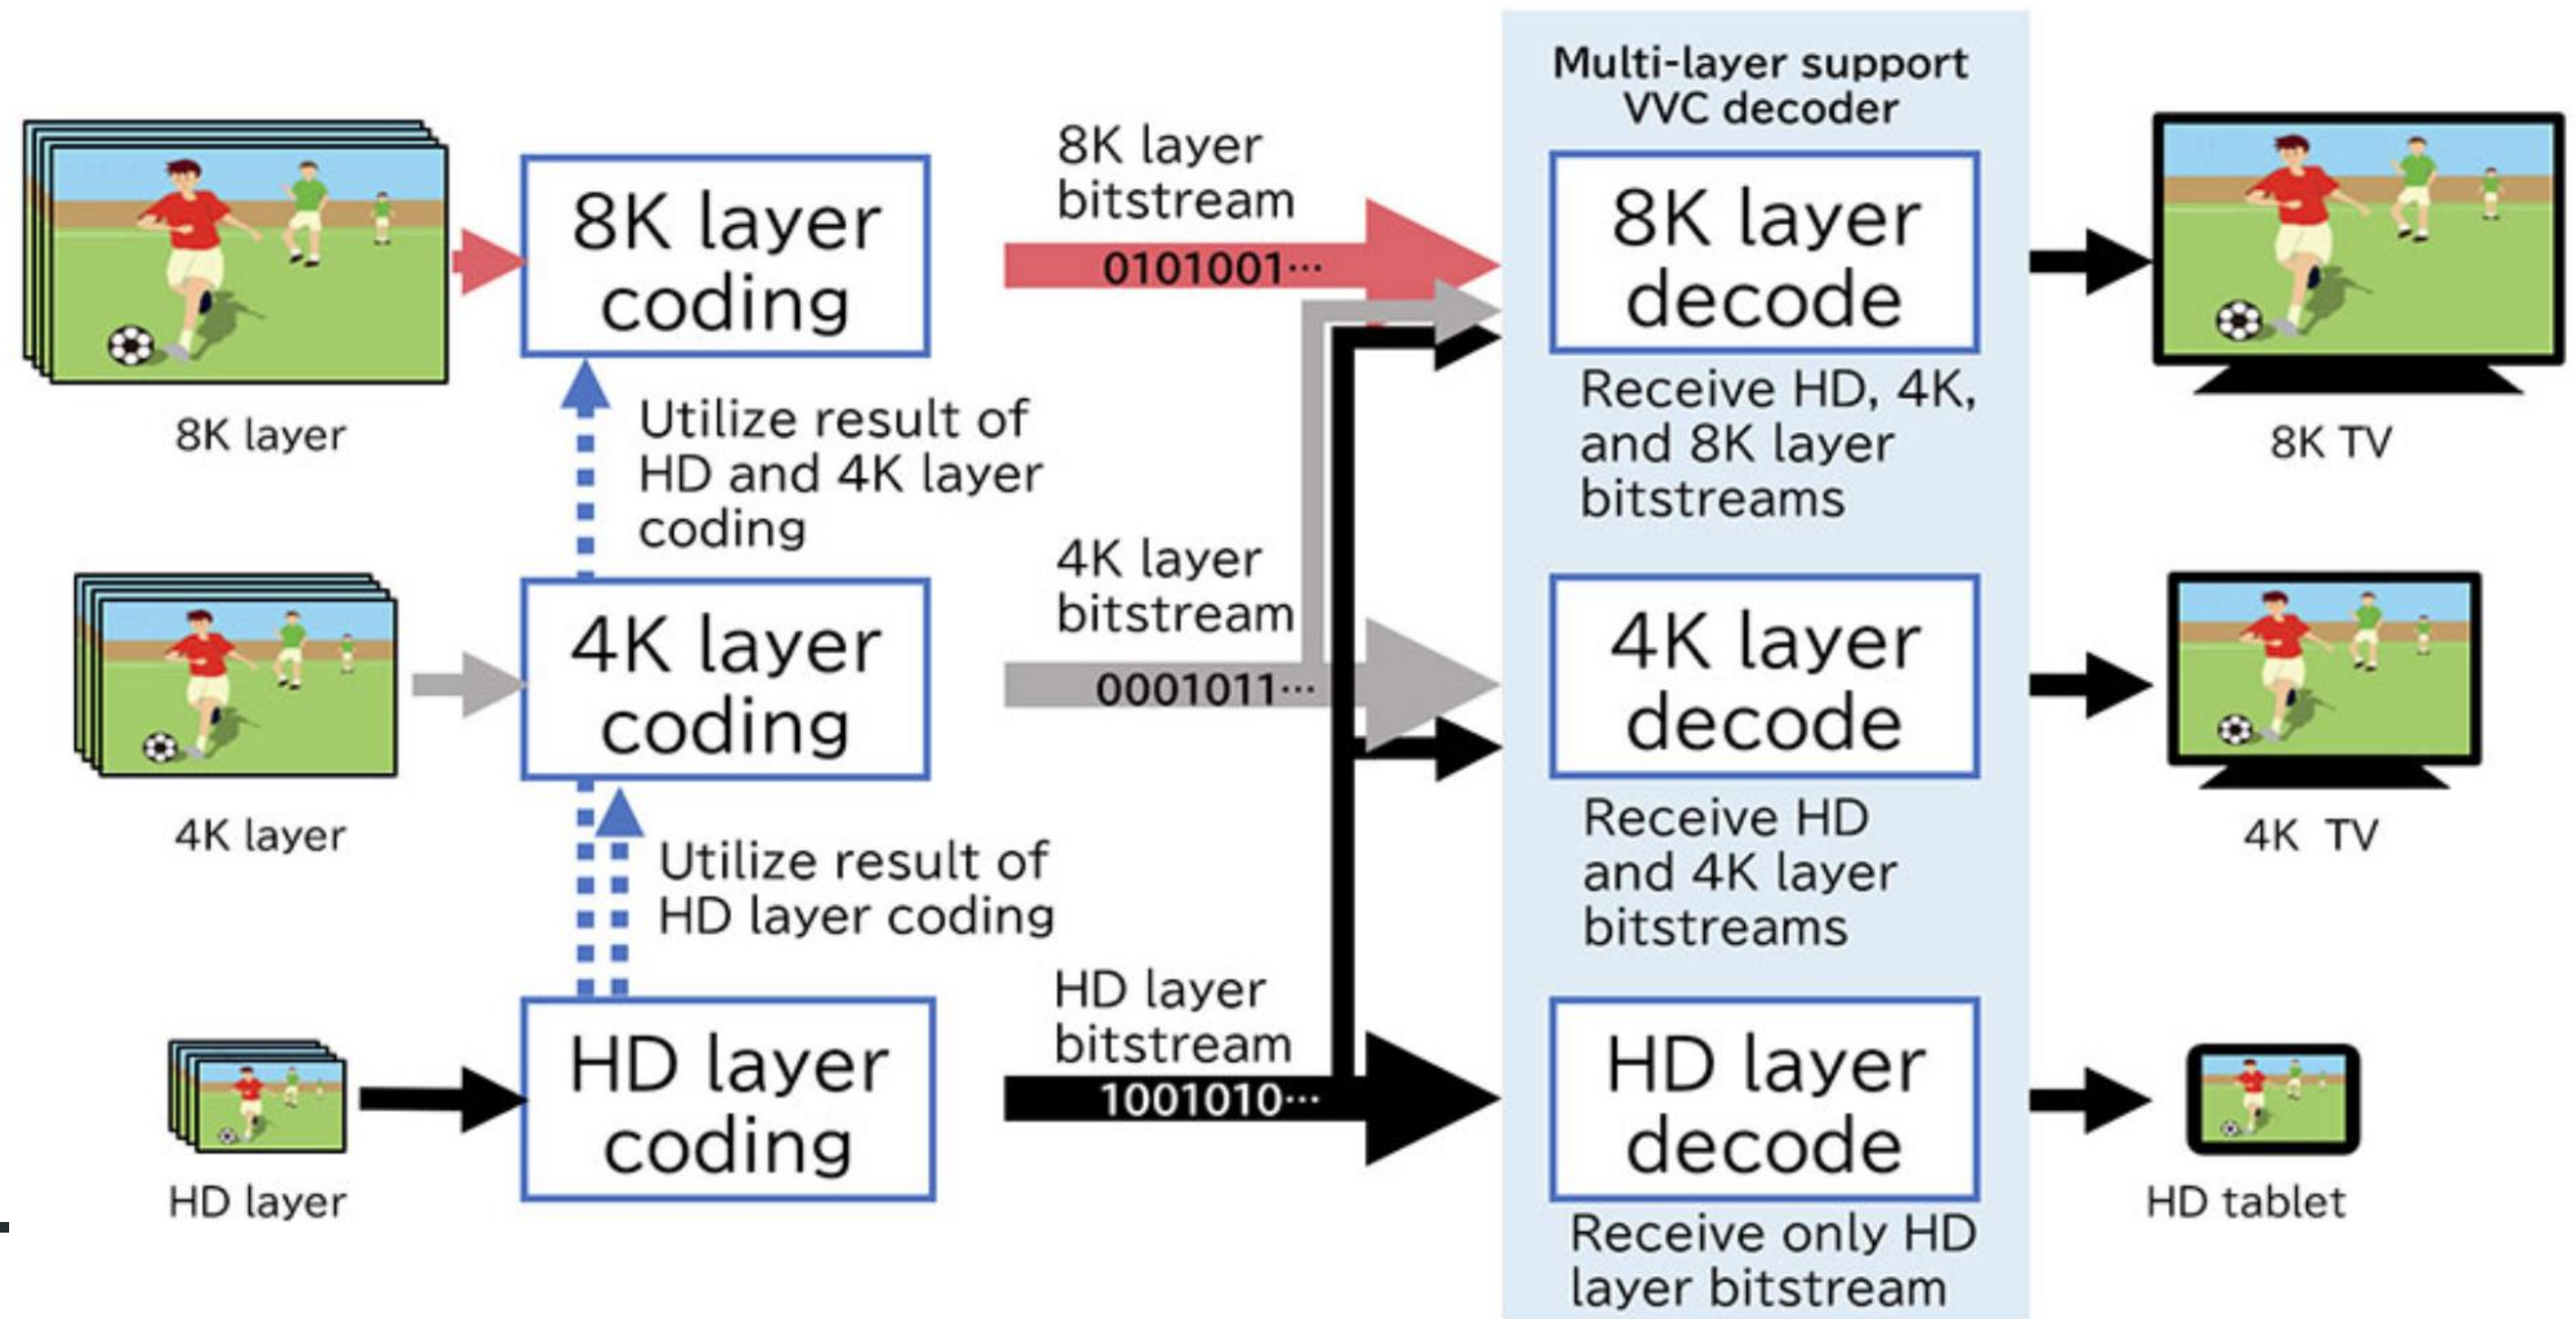

8K layer 25 Mbps
4K layer 9 Mbps
HD layer 1 Mbps

Display resolution:
1080p, 2160p, 4320p

Frame rate [Hz]: 60 – 120

Three-layered coding

- agregace obsahu přes LiveU Matrix
- rozšíření distribučních cest přes SAT
- náhrada nebo backup SNG při kontribuci
- SES denně distribuuje až 1600 feedů/streamů

DYNAMICALLY ALLOCATE SDI INPUT/OUTPUT PORTS

- Flexible in/out SDI interfaces: 4 x 3G/HD-SDI
- HEVC based encoding/decoding
- Supported Resolutions: 720p/1080i/1080p
- Live only – up to 80Mbps (20Mbps per channel)
- Hybrid: SAT & cellular uplink
- Fixed internet connection only

LU810-M/610S – A 1U multi camera 4K contribution encoder

- **Synchronized multi-Camera:** 1x 12G + 3x 3G/HD/SD-SDI
- 6 5G internal modems, 2 LAN, WiFi
- **Full HD** (up to 1080p60) or **UHD/4K** (up to 4Kp60), 10-bit HDR
- Live bandwidth – up to **60Mbps**
- **Hybrid:** SAT & cellular uplink
- Enhanced field-studio communication: **Video Return, Tally Light, Audio Connect, Video Return**

SIMPLE & VERSATILE OPERATIONS

- Operate and control your Spectrum playout system with one customizable, multi-function application.
- Graphics, audio and MCS control.
- Runs on a Windows 10 PC (minimum 8 Gb of RAM)