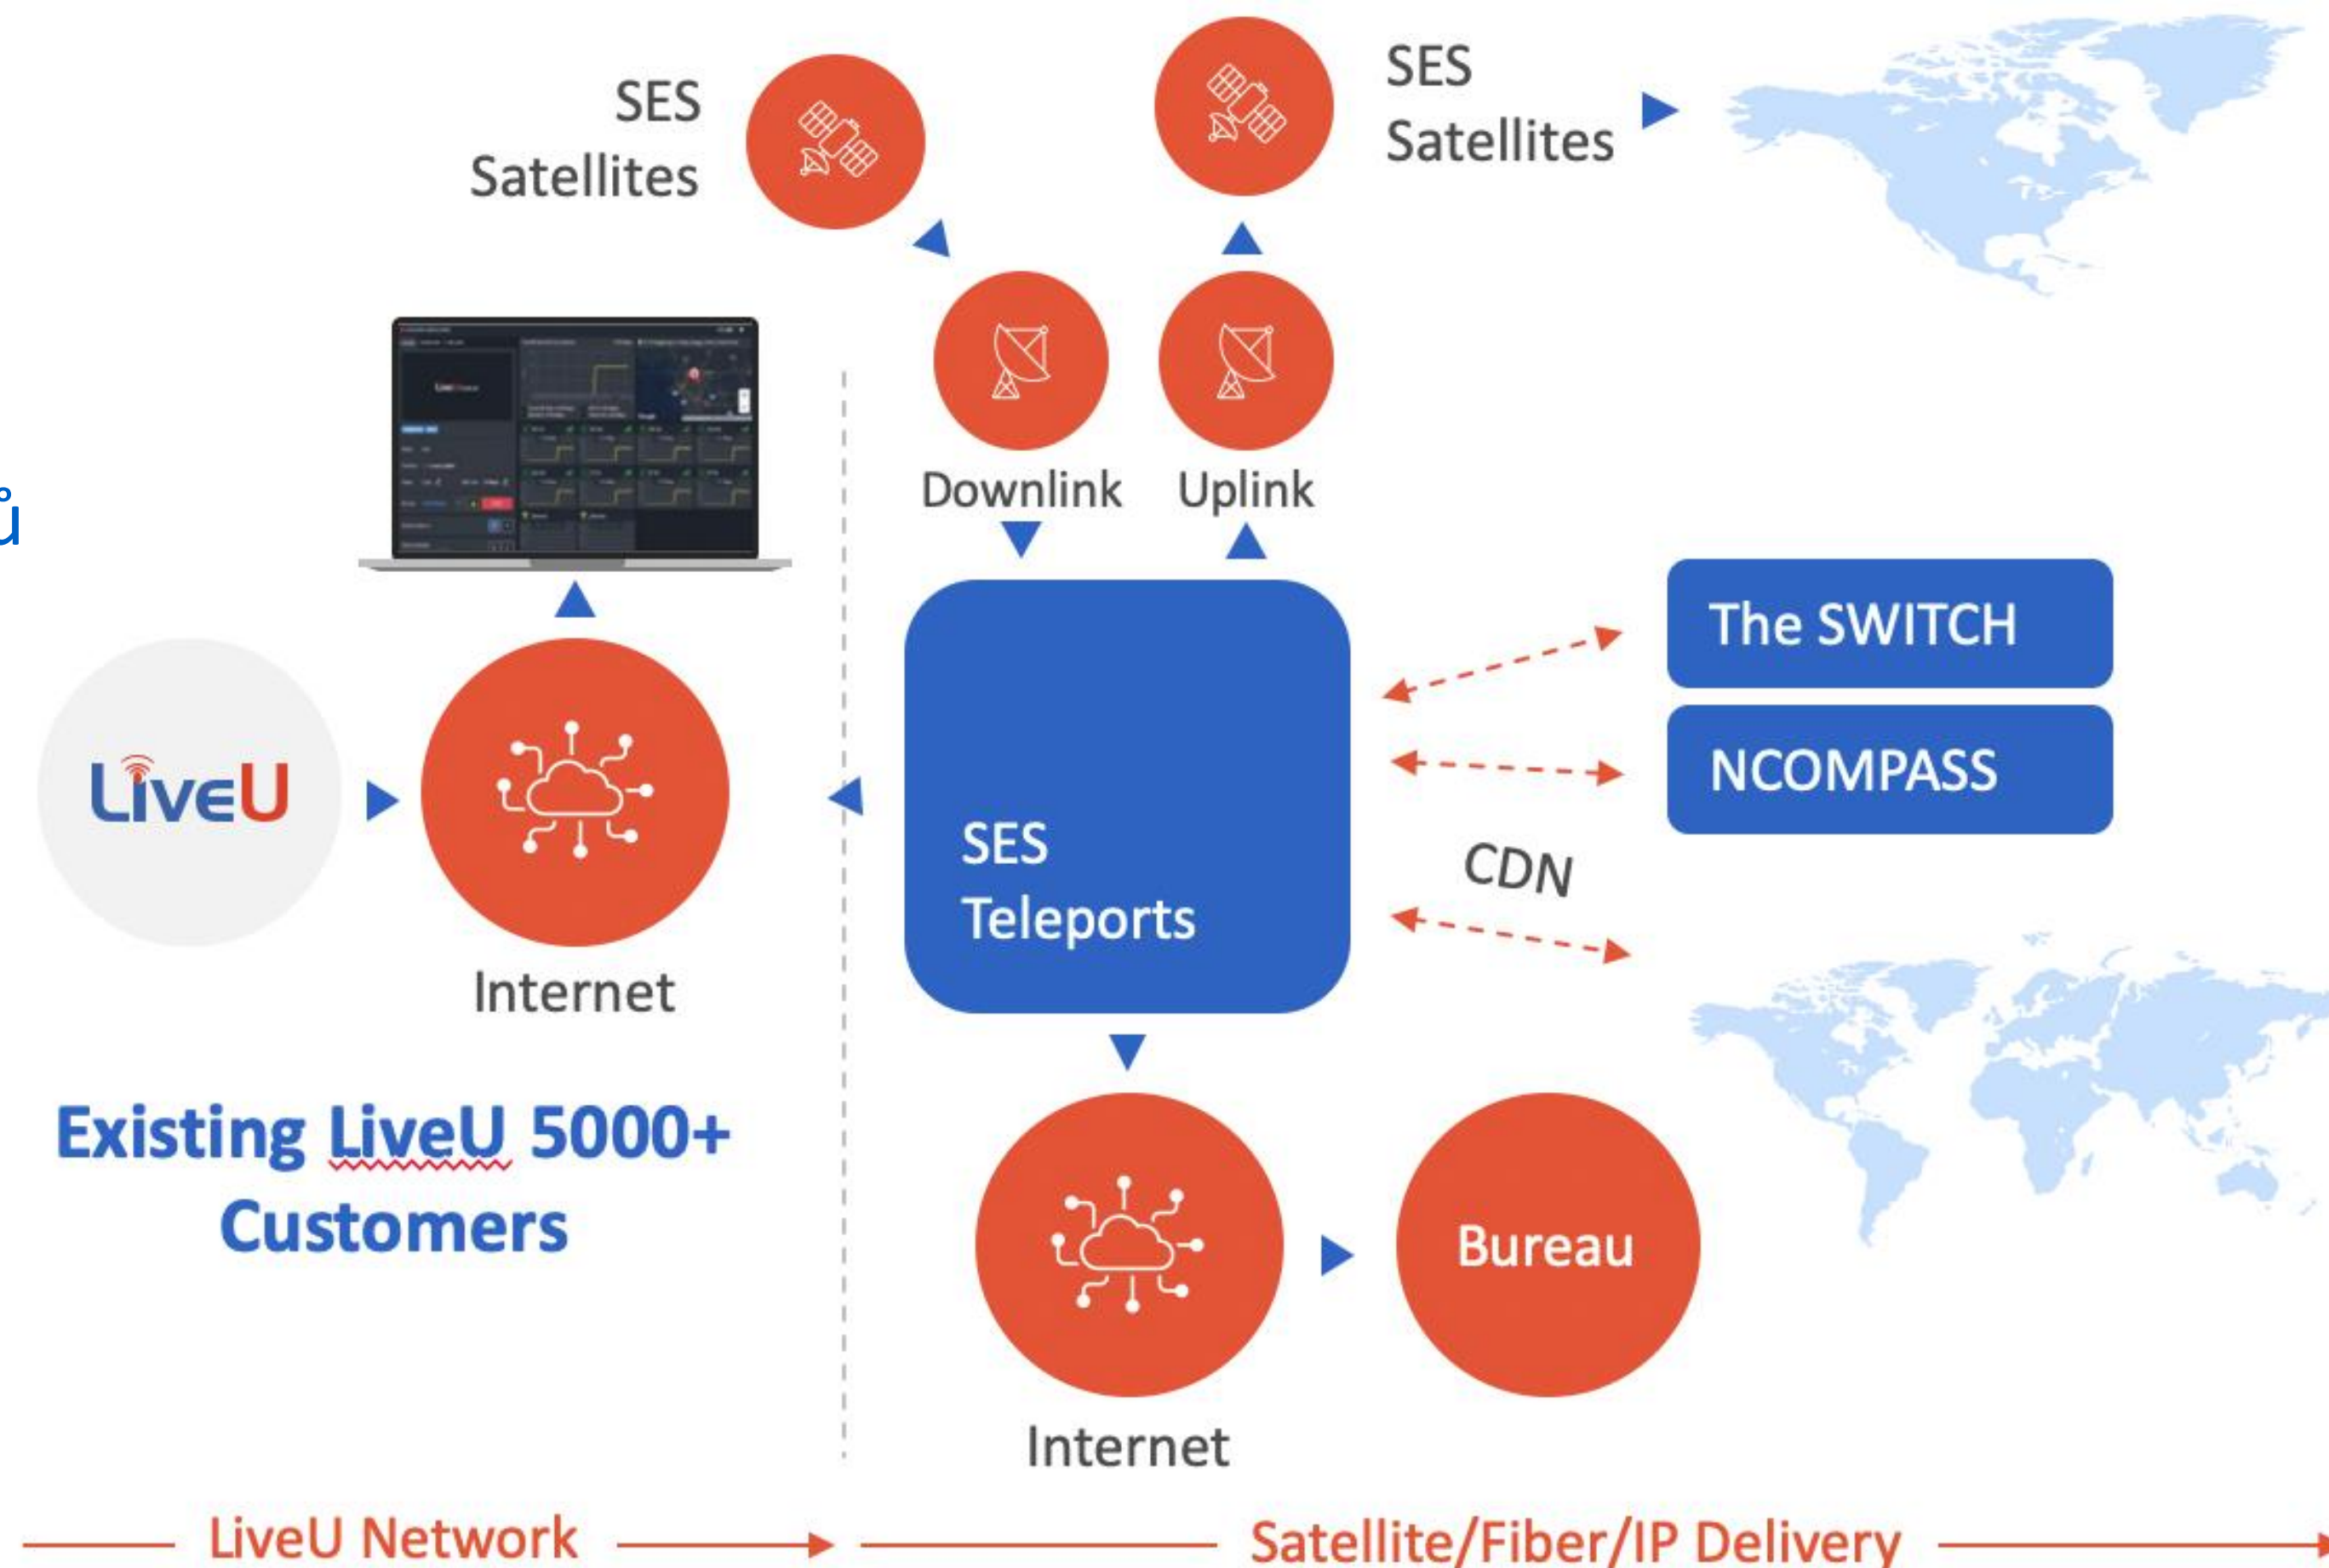

8K layer 25 Mbps
4K layer 9 Mbps
HD layer 1 Mbps

Display resolution:
1080p, 2160p, 4320p

Frame rate [Hz]: 60 – 120

Three-layered coding

- agregace obsahu přes LiveU Matrix
- rozšíření distribučních cest přes SAT
- náhrada nebo backup SNG při kontribuci
- SES denně distribuuje až 1600 feedů/streamů

DYNAMICALLY ALLOCATE SDI INPUT/OUTPUT PORTS

- Flexible in/out SDI interfaces: 4 x 3G/HD-SDI
- HEVC based encoding/decoding
- Supported Resolutions: 720p/1080i/1080p
- Live only – up to 80Mbps (20Mbps per channel)
- Hybrid: SAT & cellular uplink
- Fixed internet connection only

LU810-M/610S – A 1U multi camera 4K contribution encoder

- **Synchronized multi-Camera:** 1x 12G + 3x 3G/HD/SD-SDI
- 6 5G internal modems, 2 LAN, WiFi
- **Full HD** (up to 1080p60) or **UHD/4K** (up to 4Kp60), 10-bit HDR
- Live bandwidth – up to **60Mbps**
- **Hybrid:** SAT & cellular uplink
- Enhanced field-studio communication: **Video Return, Tally Light, Audio Connect, Video Return**

LiveU - NRCS integrace

Encoding & Processing

Production & Playout

Contribution & Distribution

Management System

NMX
NETWORK MANAGEMENT SYSTEM

DMS
VIDEO DISTRIBUTION MANAGEMENT SYSTEM

Harmonic - novinky