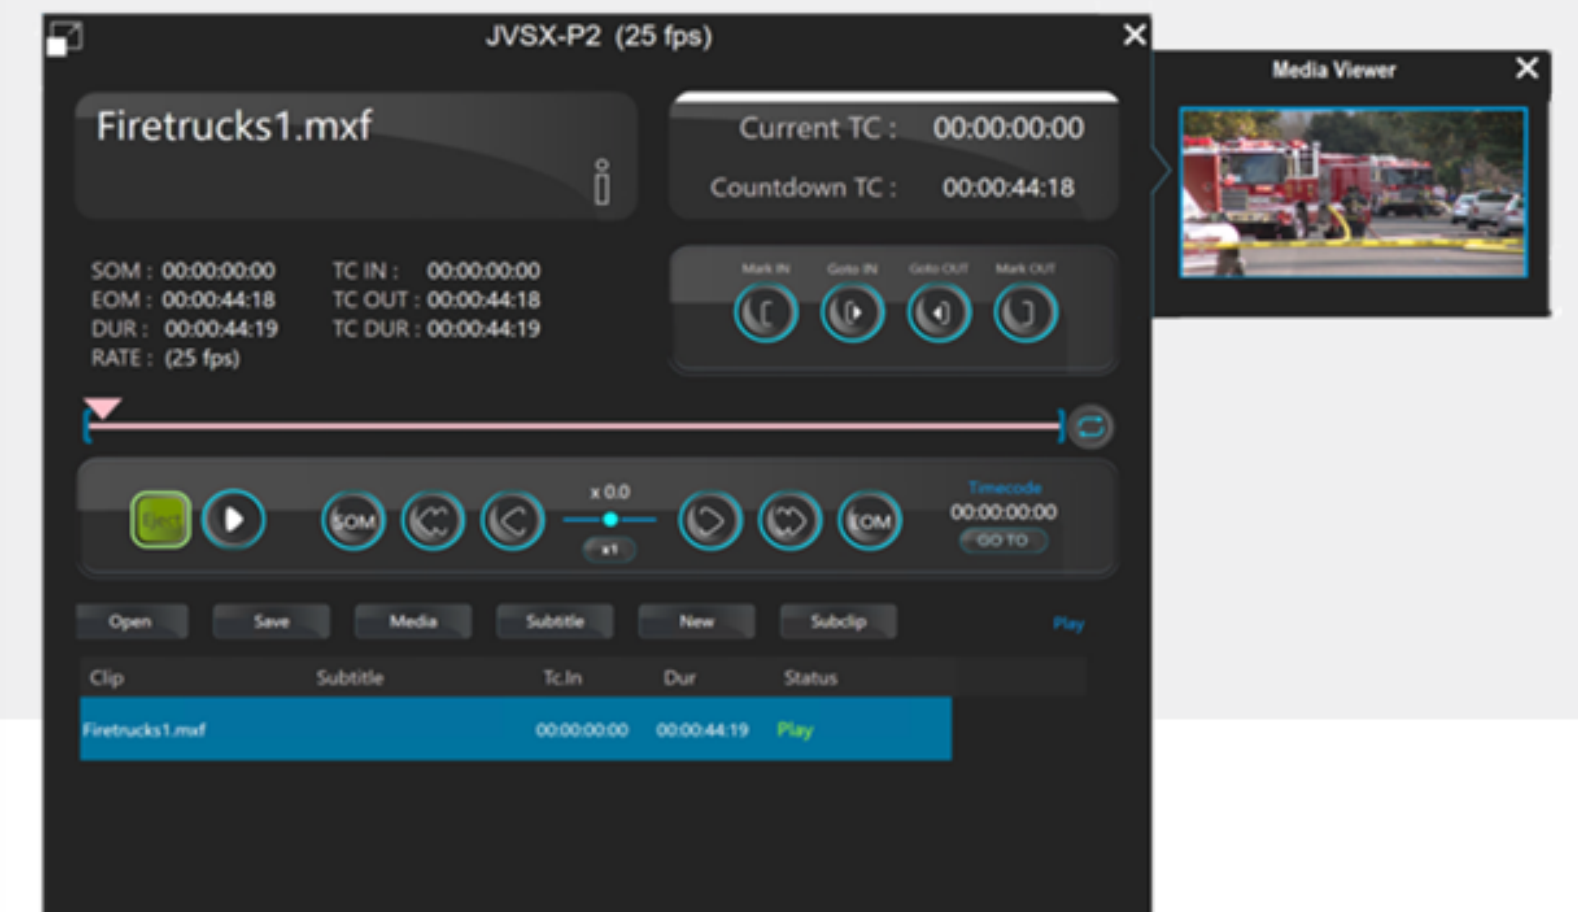

SIMPLE & VERSATILE OPERATIONS

- Operate and control your Spectrum playout system with one customizable, multi-function application.
- Graphics, audio and MCS control.
- Runs on a Windows 10 PC (minimum 8 Gb of RAM)

MANAGE YOUR WORKFLOWS FROM ANYWHERE

- ACCESS Touchscreen compatible
- FLEXIBLE PLAYLISTS Single player or multiplayer playlist control.
- EDIT SUBTITLES Live subtitle operations, preview and edit subtitle files.
- RECORD CONTROL Crash and simple schedule record control.
- CIAB CONTROL Manual control of GFX, Mixer and Audio profiles.

INGEST

PLAYOUT