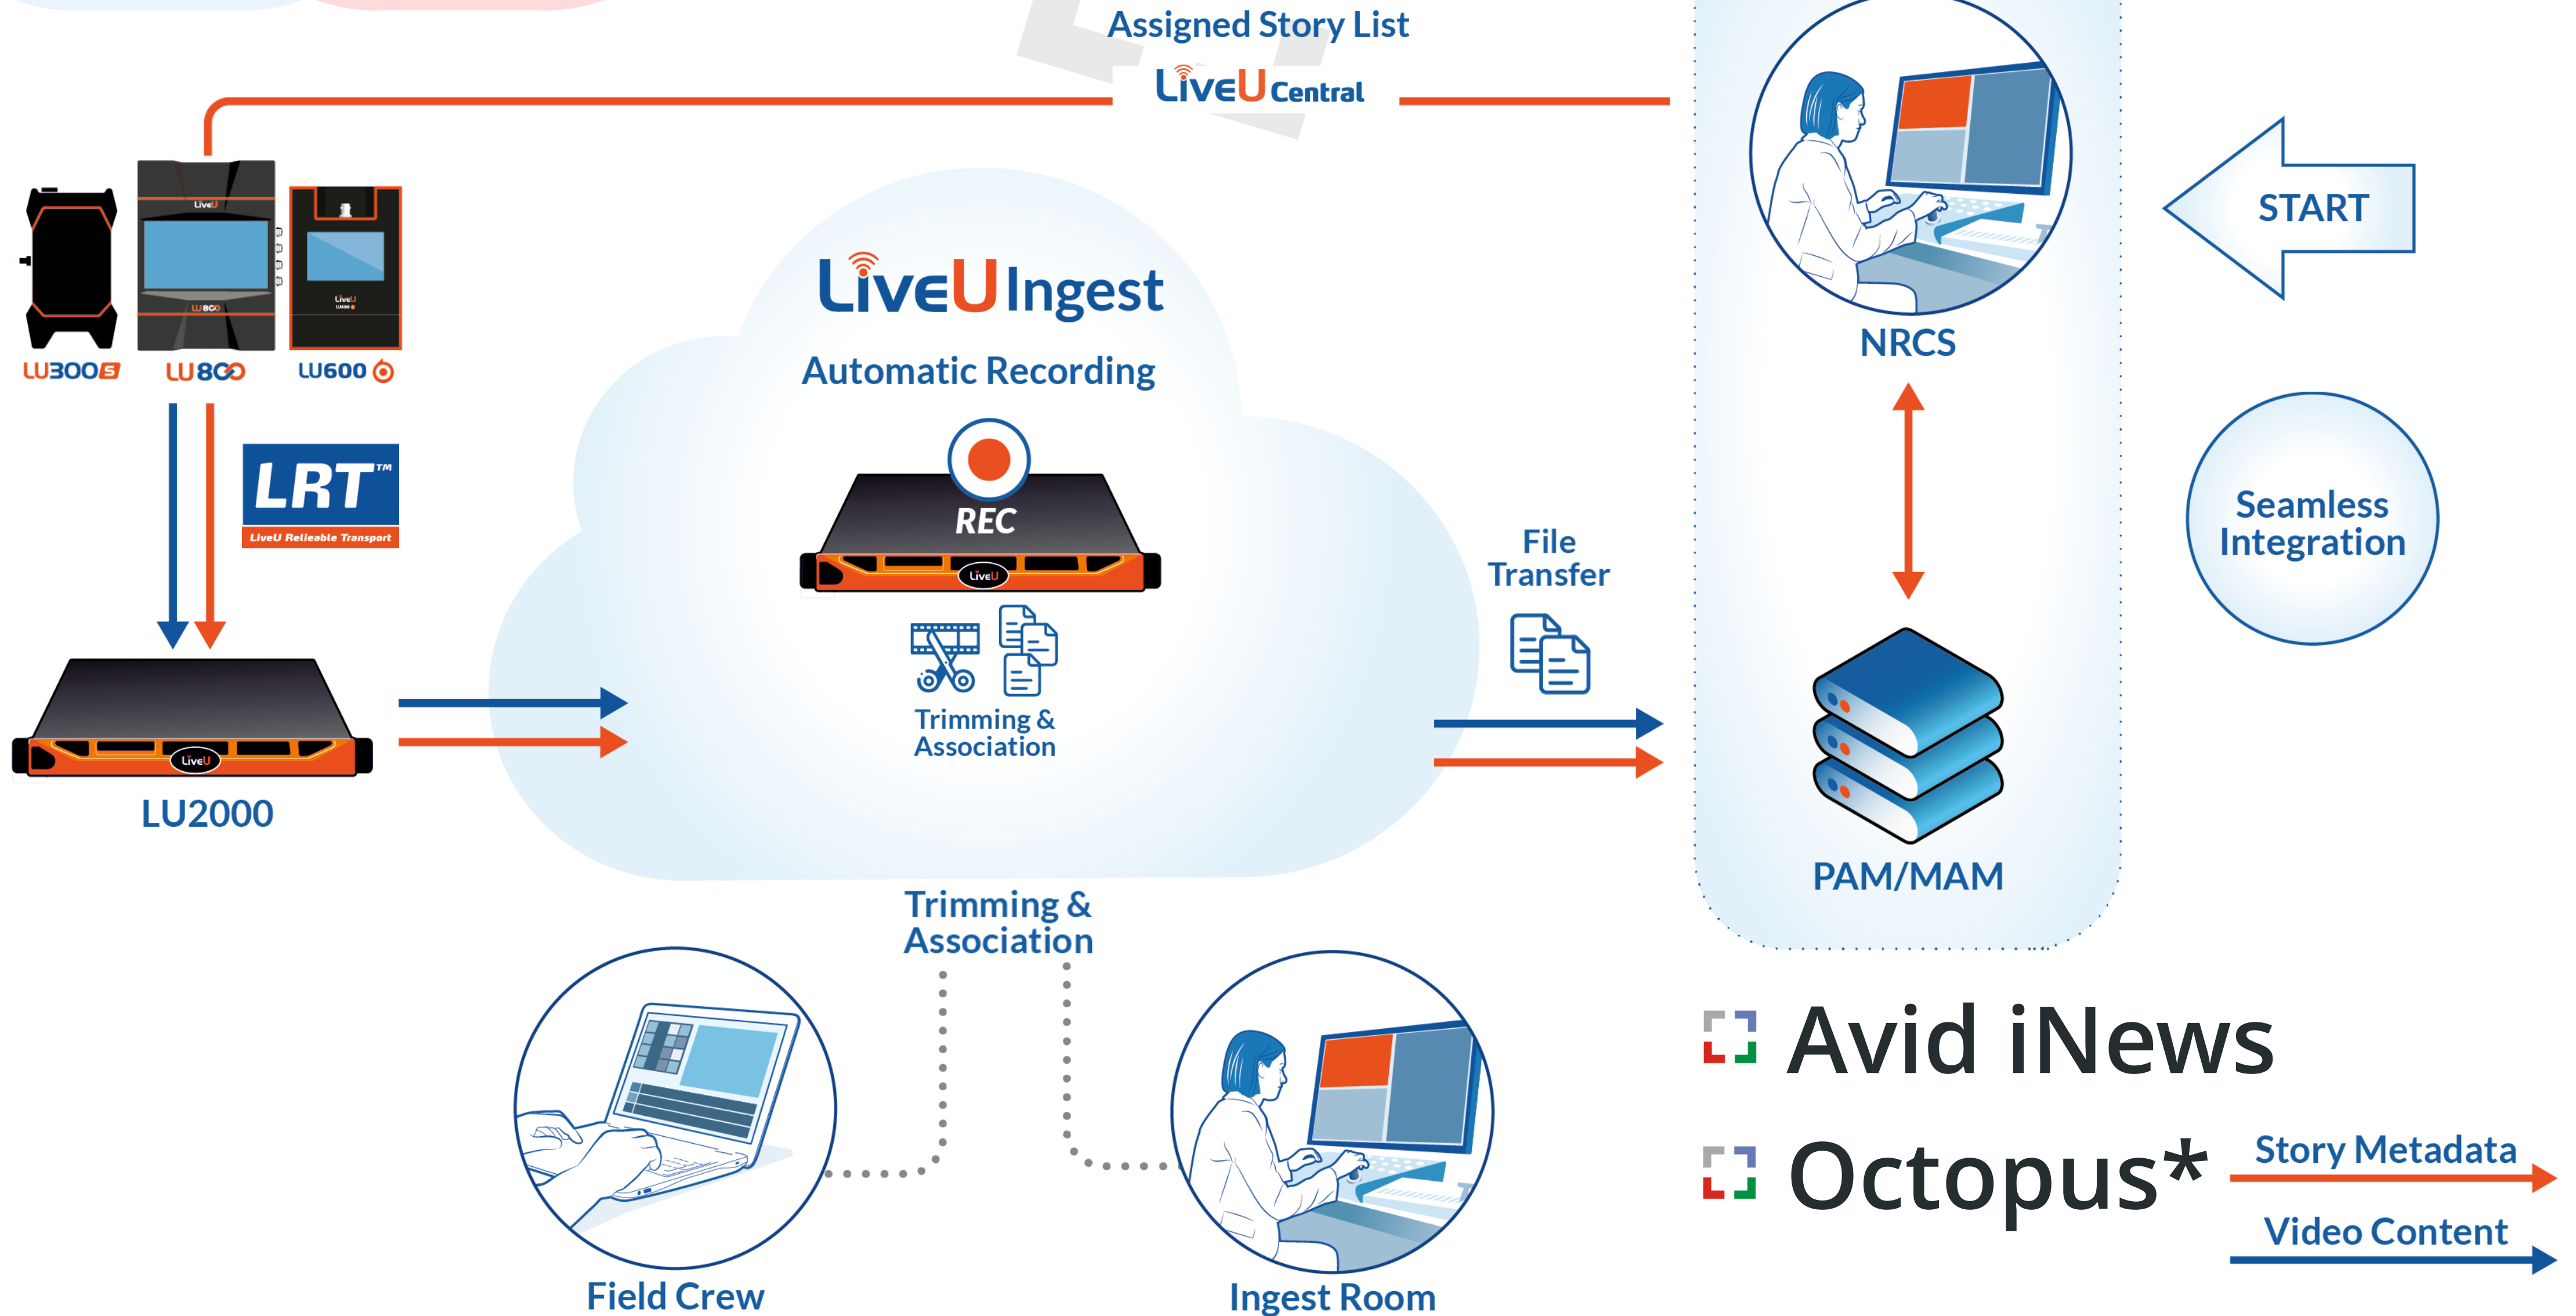

LU810-M/610S – A 1U multi camera 4K contribution encoder

- **Synchronized multi-Camera:** 1x 12G + 3x 3G/HD/SD-SDI
- 6 5G internal modems, 2 LAN, WiFi
- **Full HD** (up to 1080p60) or **UHD/4K** (up to 4Kp60), 10-bit HDR
- Live bandwidth – up to **60Mbps**
- **Hybrid:** SAT & cellular uplink
- Enhanced field-studio communication: **Video Return, Tally Light, Audio Connect, Video Return**

LiveU - NRCS integrace

Encoding & Processing

Production & Playout

Contribution & Distribution

Management System

NMX
NETWORK MANAGEMENT SYSTEM

DMS
VIDEO DISTRIBUTION MANAGEMENT SYSTEM

Harmonic - novinky

SIMPLE & VERSATILE OPERATIONS

- Operate and control your Spectrum playout system with one customizable, multi-function application.
- Graphics, audio and MCS control.
- Runs on a Windows 10 PC (minimum 8 Gb of RAM)

dalet Dalet - novinky

- Dalet Pyramid – Rozvoj Cloudové platformy **pro Newsroom, Webový klient** – pro centrální plánování – **Pyramid Planner**, remote cloud editing - **Pyramid Cut**
- jednoduchý upload a kontribuce – integrace s „batohy“, podpora mobilních klientů
- Postupný přechod na SaaS & Subscription