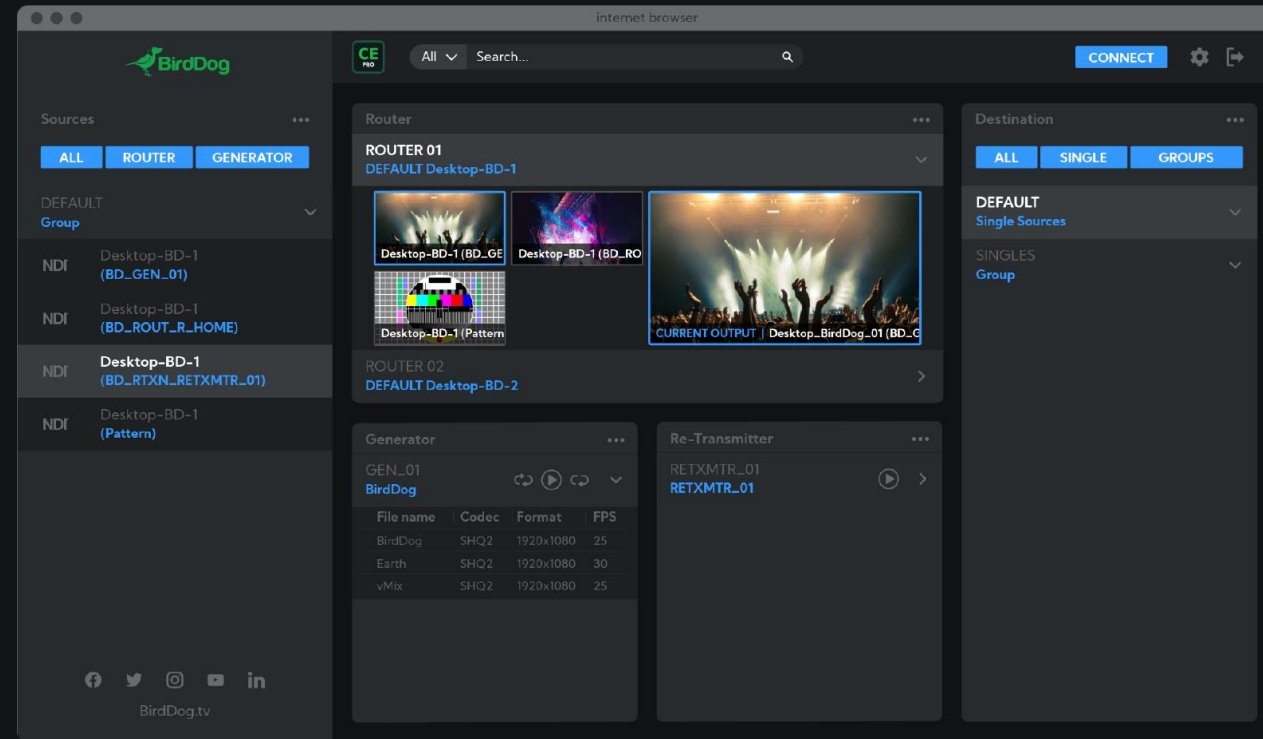

Around 20 World Firsts including

- 1st NDI Encoder
- 1st NDI Decode
- 1st Full NDI PTZ Camera
- 1st Full NDI NDI Box Camera
- First NDI openGear card

Just to name a few

Innovating at a crazy pace.

The image features a central graphic with a vibrant, multi-colored background of blue, purple, and pink. On the left is the BirdDog logo, consisting of a white silhouette of a dog's head and the text "BirdDog". On the right is the NABSHOW logo, which includes the text "NABSHOW" in a bold, sans-serif font, a stylized graphic of three slanted lines, and the tagline "Where Content Comes to Life" in a smaller font below. Below the BirdDog logo is a dark blue rounded rectangle containing the text "8 NEW SOFTWARE" in white. Below the NABSHOW logo is another dark blue rounded rectangle containing the text "6 NEW HARDWARE" in white.

Single and multi-channel options

NEW openGear card

Cameras.

Complete range

All use Sony Exmor R Broadcast sensors

Full NDI

SDI and HDMI

Outdoor, All Weather A200 and A300

Software.

Routing applications.

Free NDI Analysis tools.

Audio Intercom

Cloud Platform for globally connected workflows

Silicon 2. The Future.

FREE UPDATE

SRT