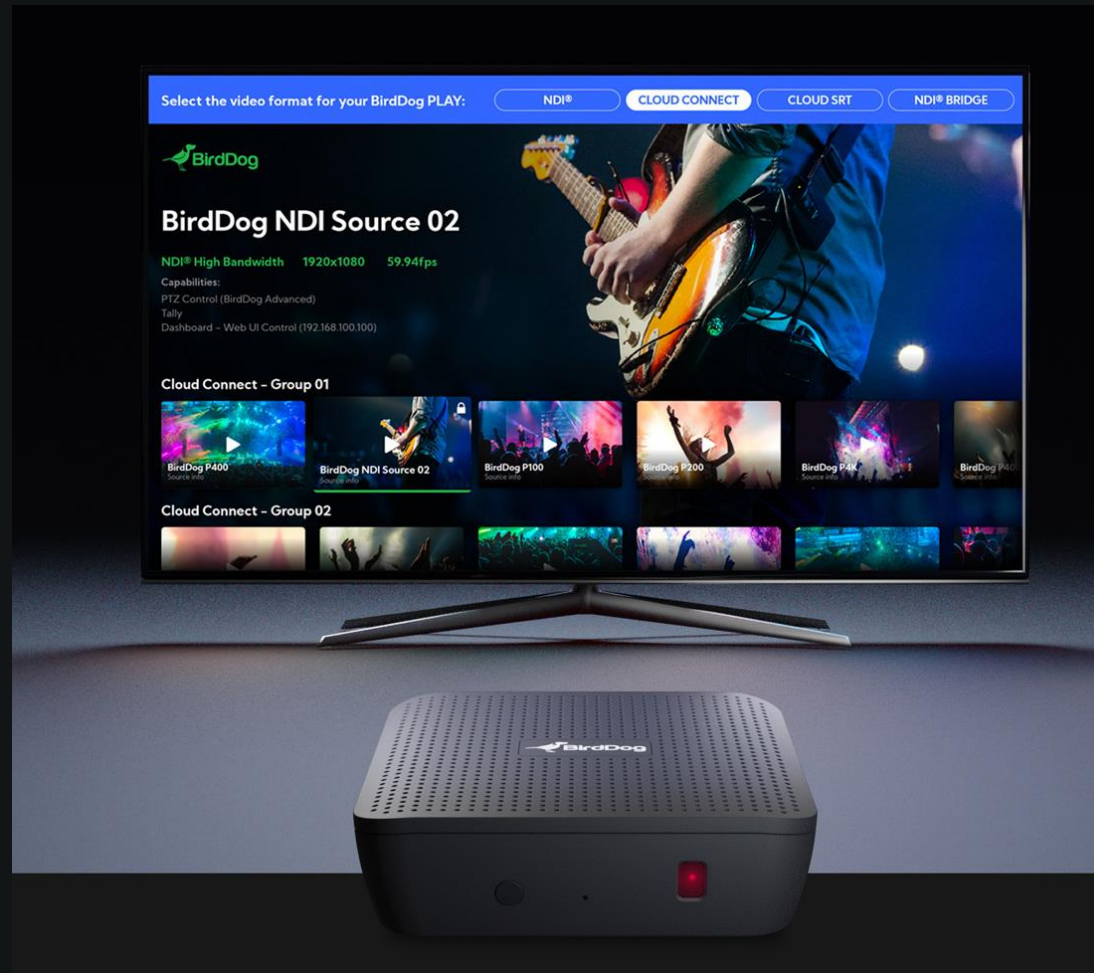

PLAY

$149 – Q3

NDI®